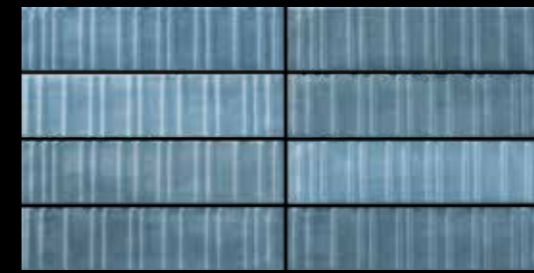

IMAGINE COTTO MATE 6x25 Q1600

CONCEPT WHITE MATE 6x25 Q2050

CONCEPT COTTO MATE 6x25 Q2050

IMAGINE BLUE MATE 6x25 Q1600

IMAGINE GREEN MATE 6x25 Q1600

CONCEPT BLUE MATE 6x25 Q2050

CONCEPT GREEN MATE 6x25 Q2050